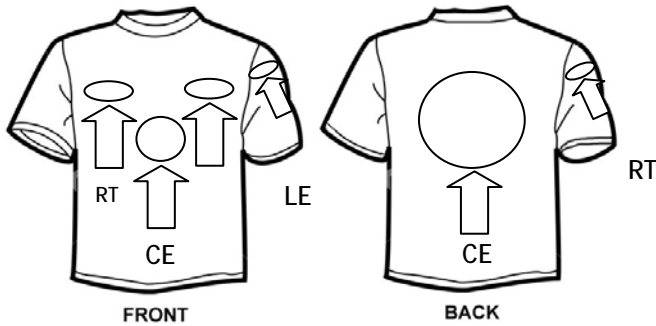

SALES ORDER

QTY	ITEM #	COLOR	SIZE	DESCRIPTION/DESIGN	UNIT PRICE	TOTAL
	Design					
	Design					
	Design					
	Design					
	Design					
	Design				TOTAL:	

SPECIAL INSTRUCTIONS or EMBROIDERY LOCATION (use back of form if needed):

Please charge my:

☐ Visa ☐ Master Card

Card Holder Signature: _____

Expiration Date:

Code#: _____

Sold To:

Name: _____
Address: _____
City: _____
State: _____ Zip: _____
Email: _____
Phone # _____

Ship To (if different)

Name: _____
Address: _____
City: _____
State: _____ Zip: _____
Email: _____
Phone # _____

Save shipping fee and pick up your order at the store, call for times!
Make all checks payable to AWS Equestrian, LLC, 300 Tolend Rd., Dover, NH 03820
Thank you for your business!