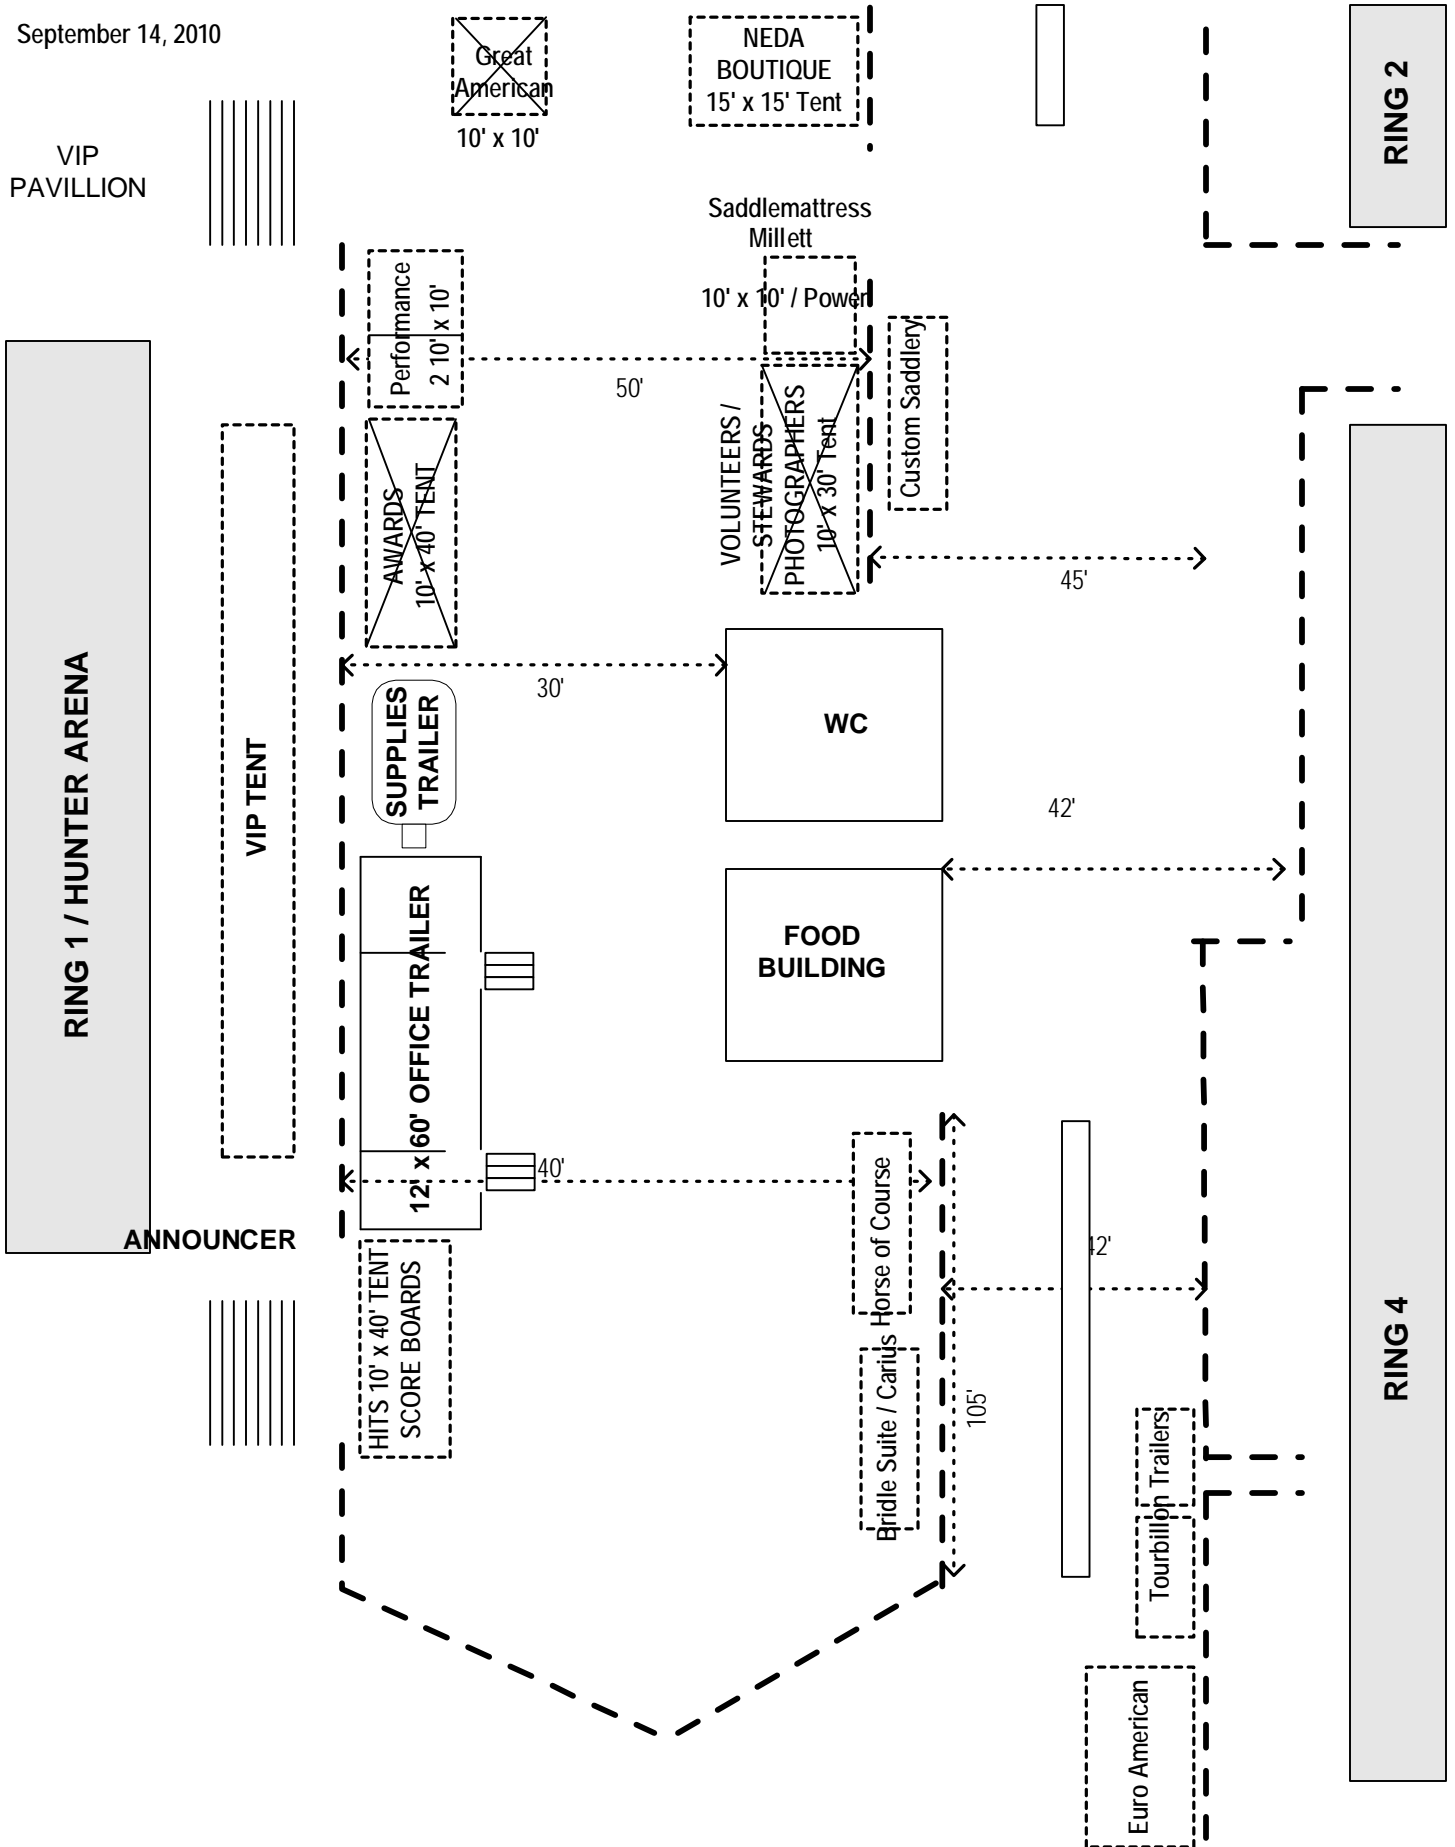

HITS ON THE HUDSON GROUNDS LAYOUT

NEW ENGLAND DRESSAGE FALL FESTIVAL 2010 VENDORS AT HQ AREA

September 14, 2010

RING 1 / HUNTER ARENA

ANNOUNCER

VIP TENT

SUPPLIES TRAILER

12' x 60' OFFICE TRAILER

HITS 10' x 40' TENT SCORE BOARDS

Performance 2 10' x 10'

AWARDS 10' x 40' TENT

Great American 10' x 10'

NEDA BOUTIQUE 15' x 15' Tent

SADDLEMATRESS MILLETT 10' x 10' / Power

VOLUNTEERS / STEWARDS PHOTOGRAPHERS 10' x 30' Tent

50'

30'

42'

45'

40'

12'

105'

New England Dressage Association

Fall Festival 2010

Tent Vendors Along Roadway

On grass - Behind fence line

September 8, 2010